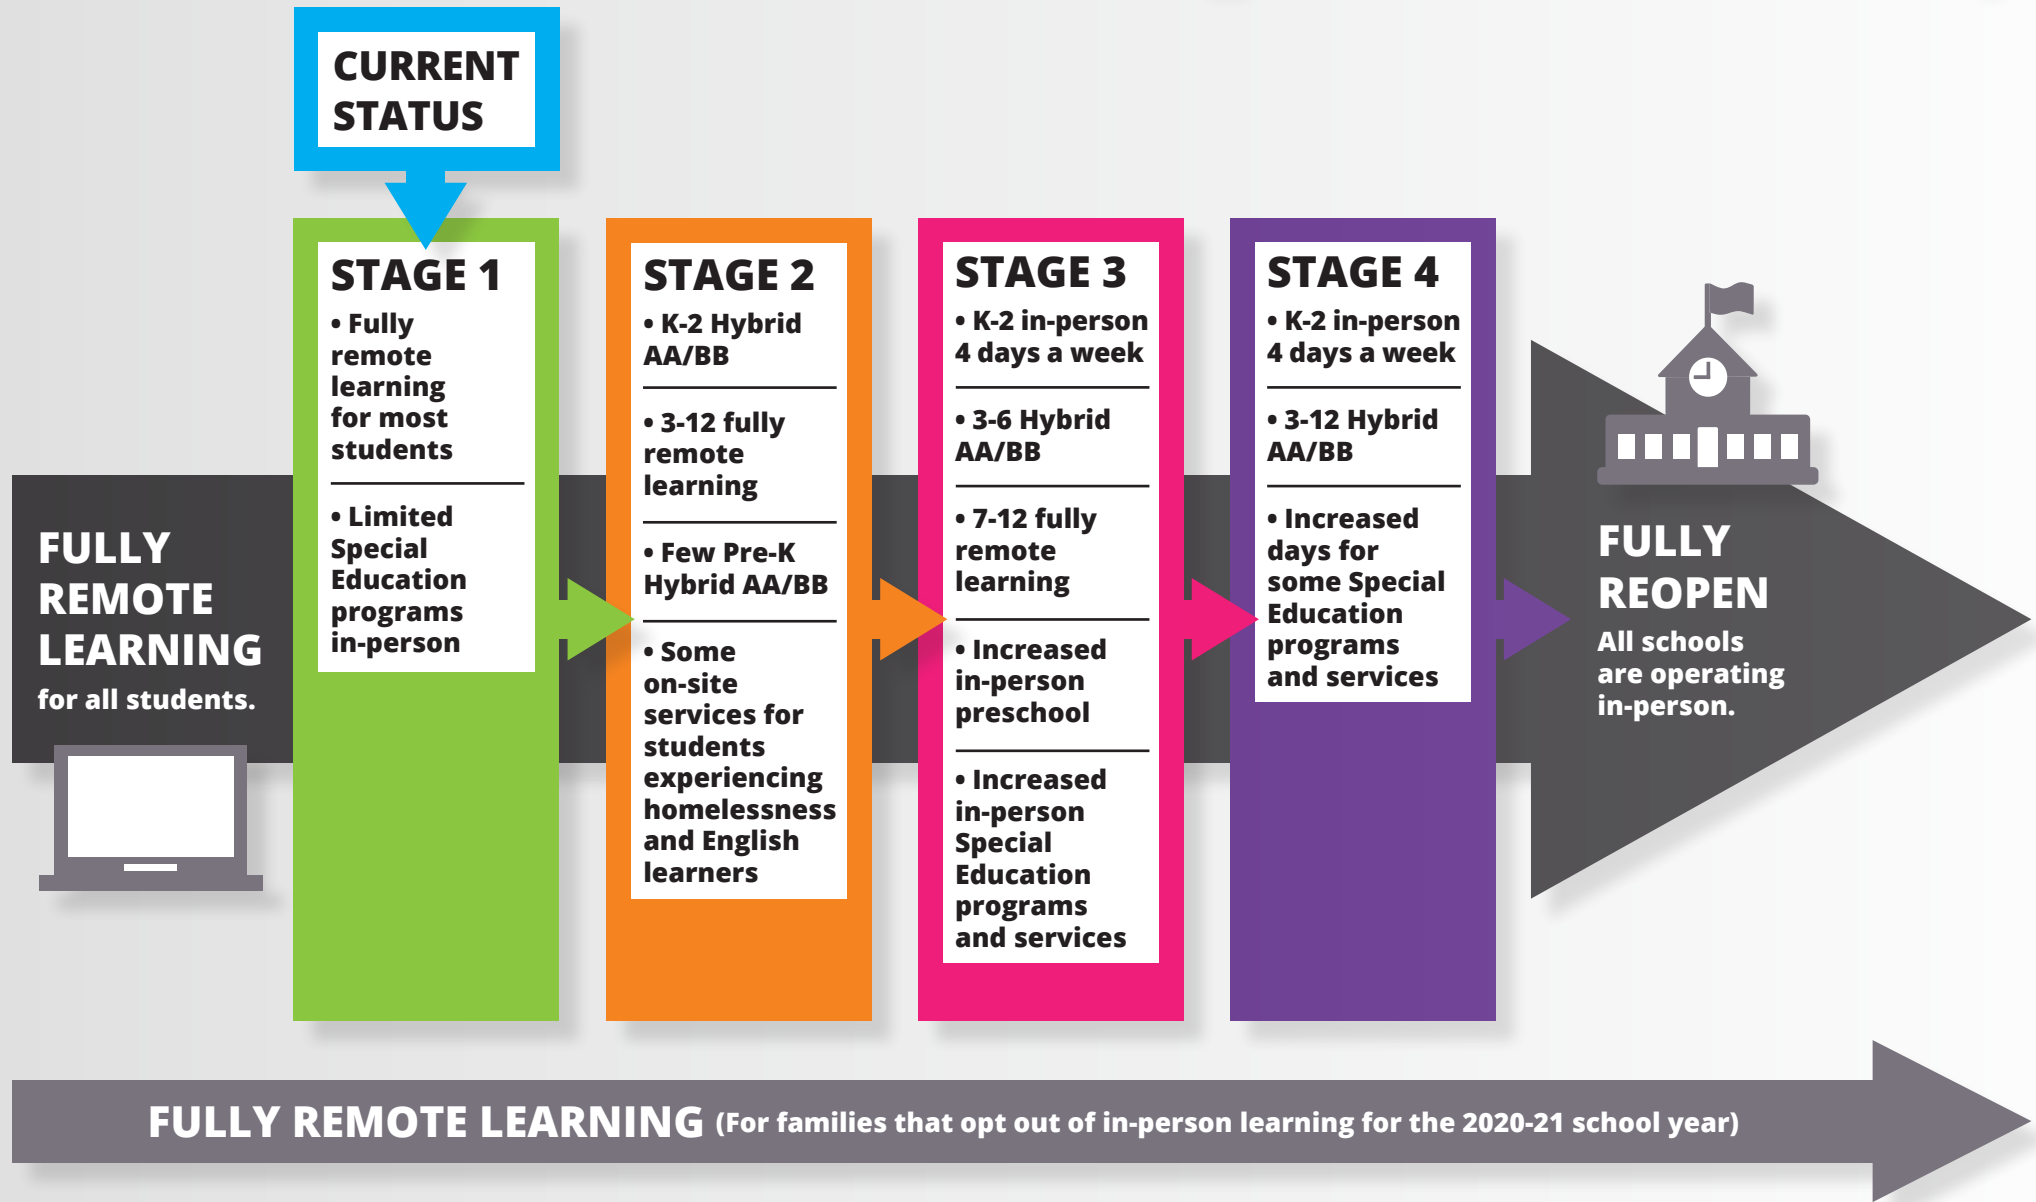

2020-21 SCHOOL YEAR

Edmonds Schools Stages of Re-entry

All re-entry decisions will be made taking into consideration guidance from Snohomish Health District and OSPI.