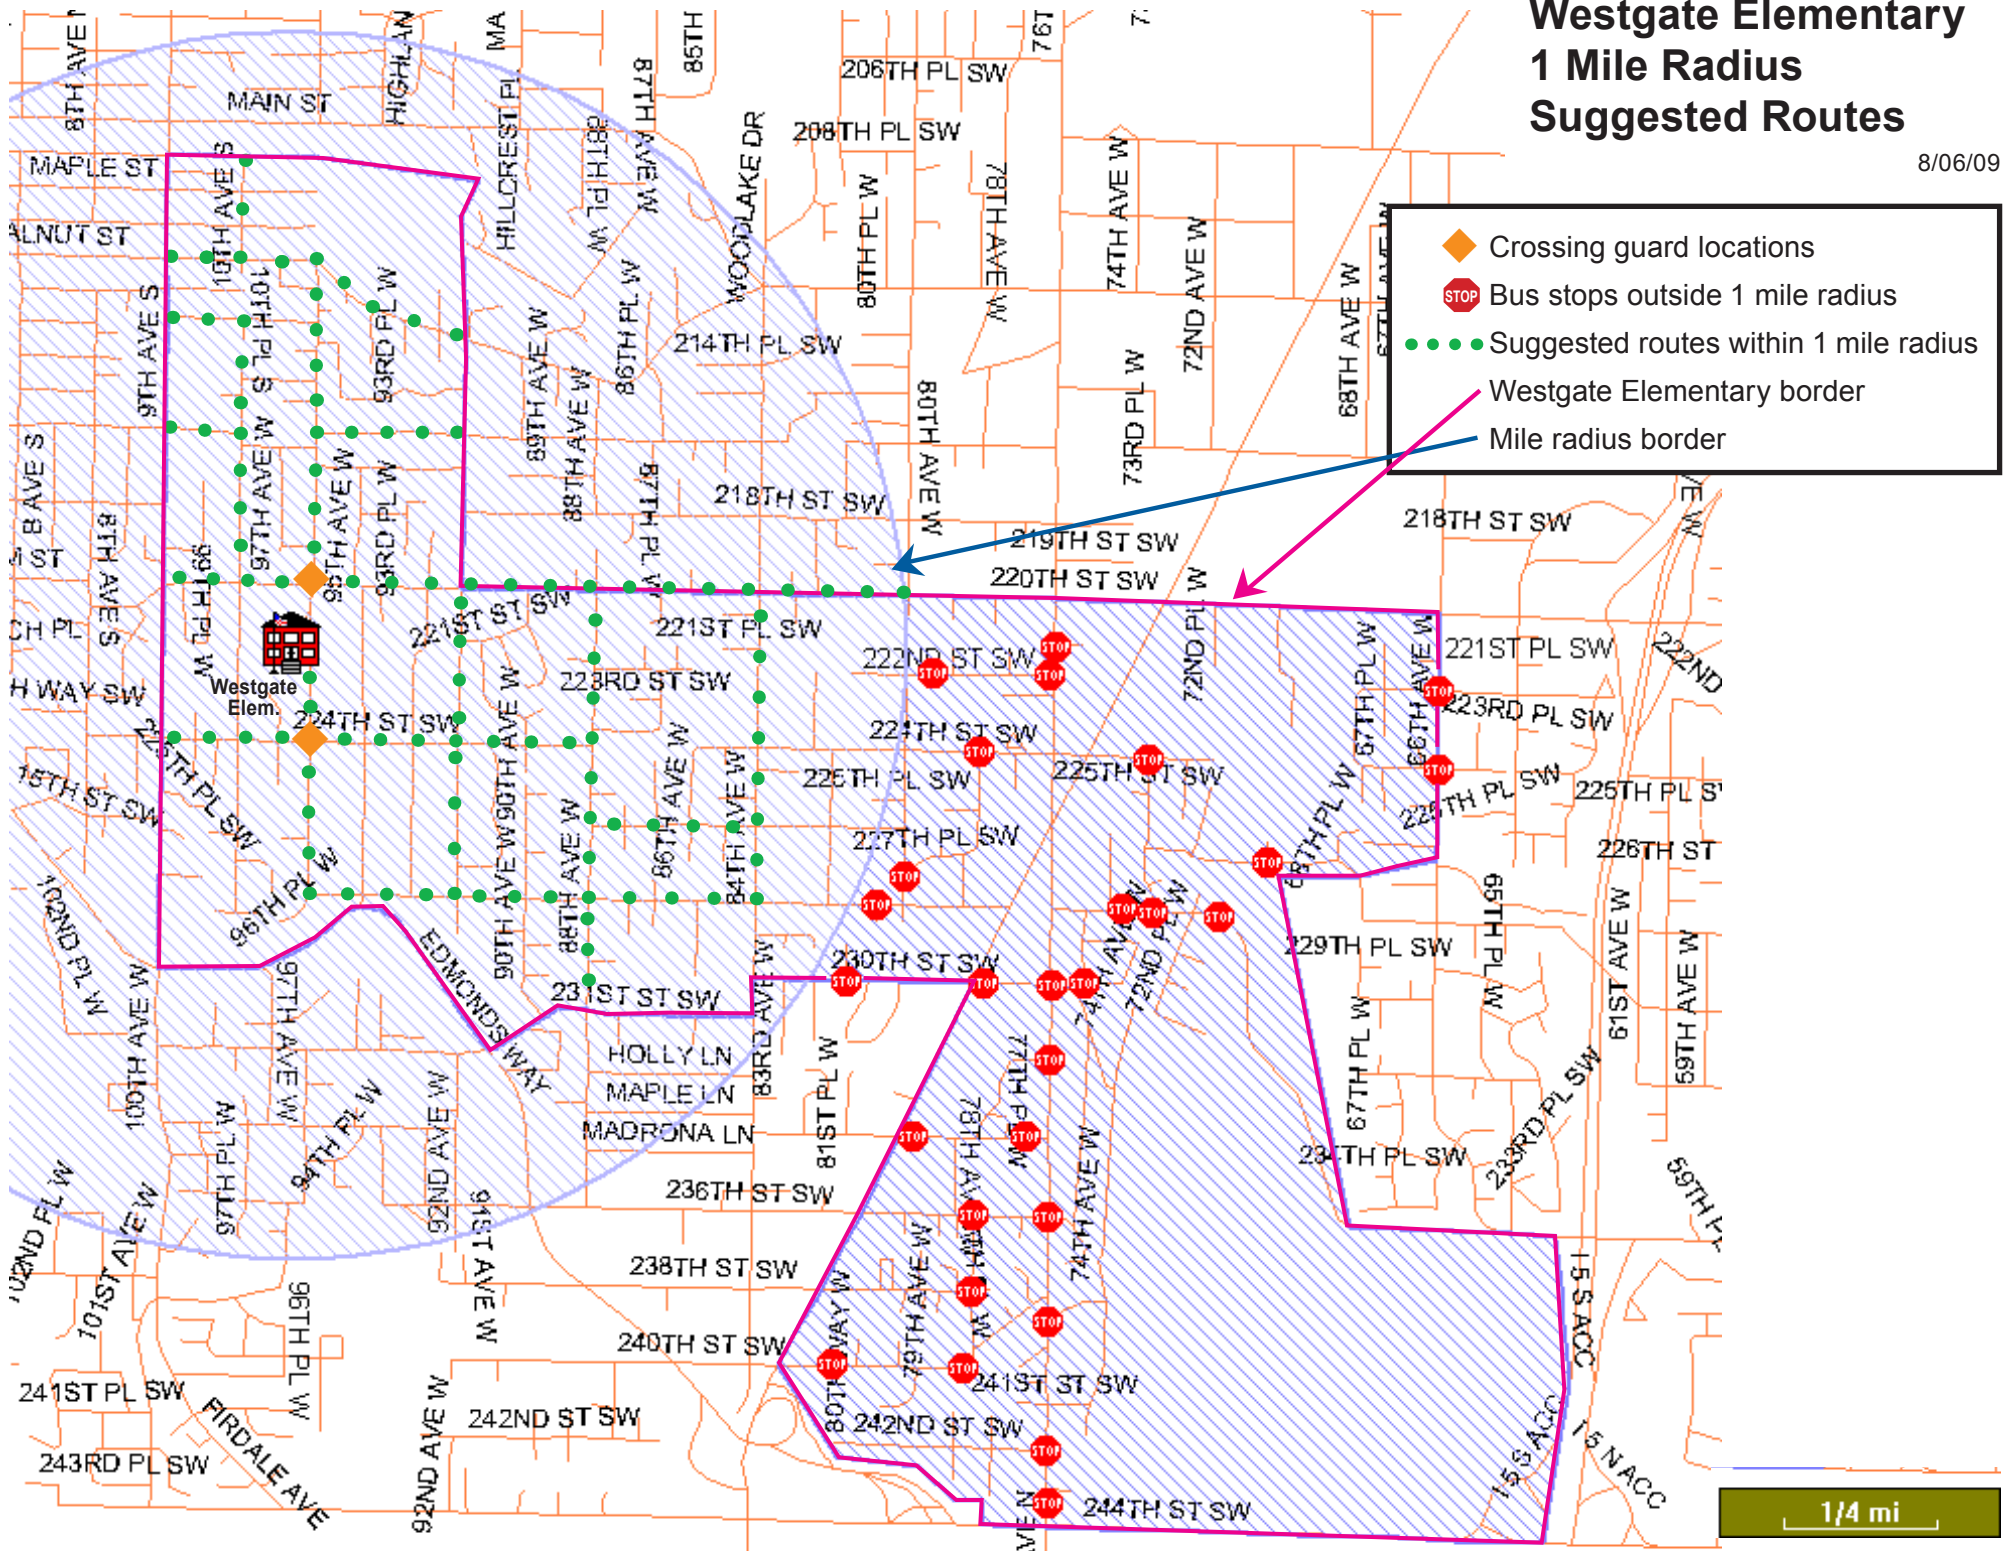

# Westgate Elementary 1 Mile Radius Suggested Routes

8/06/09

- ◆ Crossing guard locations
- STOP Bus stops outside 1 mile radius
- Suggested routes within 1 mile radius
- Westgate Elementary border
- Mile radius border

1/4 mi