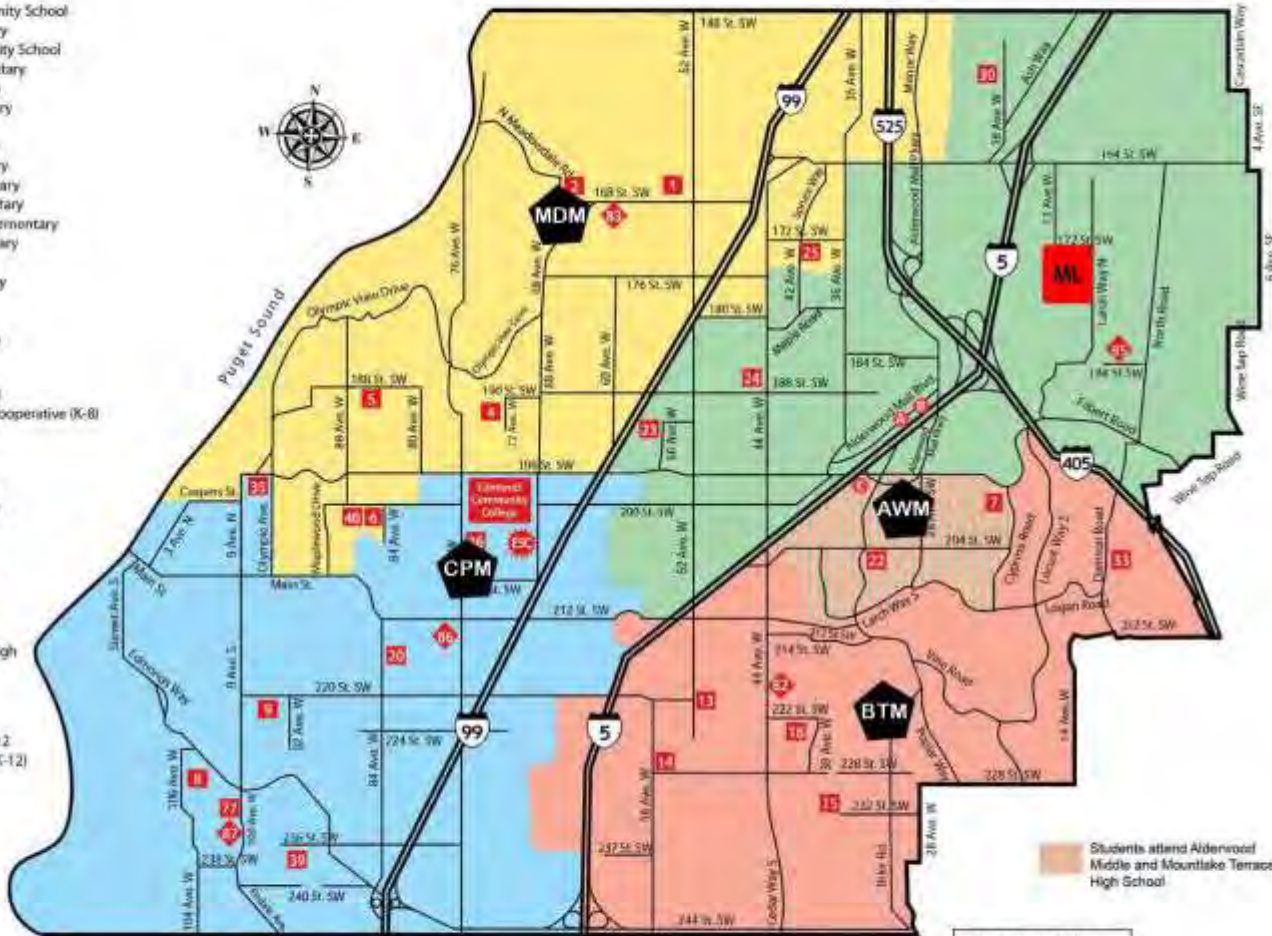

# New Alderwood Middle School

Community Meeting - 10.22.2014

## Edmonds School District - Secondary Boundary Map 2013-2014\*

- **Elementary Schools**
  - 1 - Beverly Elementary
  - 15 - Brier Elementary
  - 23 - Cedar Valley Community School
  - 36 - Cedar Way Elementary
  - 20 - Chase Lake Community School
  - 36 - College Place Elementary
  - 35 - Edmonds Elementary
  - 22 - Hazelwood Elementary
  - 33 - Hilltop Elementary
  - 4 - Lyndale Elementary
  - 24 - Lynnwood Elementary
  - 27 - Martha Lake Elementary
  - 2 - Meadowdale Elementary
  - 13 - Mountlake Terrace Elementary
  - 30 - Oak Heights Elementary
  - 5 - Seaview Elementary
  - 8 - Sherwood Elementary
  - 25 - Spruce Elementary
  - 14 - Terrace Park School
  - 9 - Westgate Elementary
- **K-8 Schools**
  - 39 - Madrona School (K-8)
  - 40 - Maplewood Parent Cooperative (K-8)
- **Middle Schools**
  - 68 - Alderwood Middle
  - 69 - Brier Terrace Middle
  - 70 - College Place Middle
  - 64 - Meadowdale Middle
- ◆ **High Schools**
  - 86 - Edmonds Woodway High
  - 85 - Lynnwood High
  - 83 - Meadowdale High
  - 82 - Mountlake Terrace High
  - 87 - Scriber Lake High/ eLearning
- **K-12 Schools**
  - 77 - Edmonds Heights K-12
  - 6 - Maplewood Center (K-12)
  - 7 - Alderwood Early Childhood Center
- **District Support Sites**
  - A - Transportation/ Bus Barn
  - B - Maintenance Department
  - C - Warehouse
- **Administration Center - Educational Services Center (ESC)**

**\* Please Note**  
 Map shows approximate building and street locations and is not intended to provide driving directions.

Rev. 9/13

# View C: Student Plaza & Commons