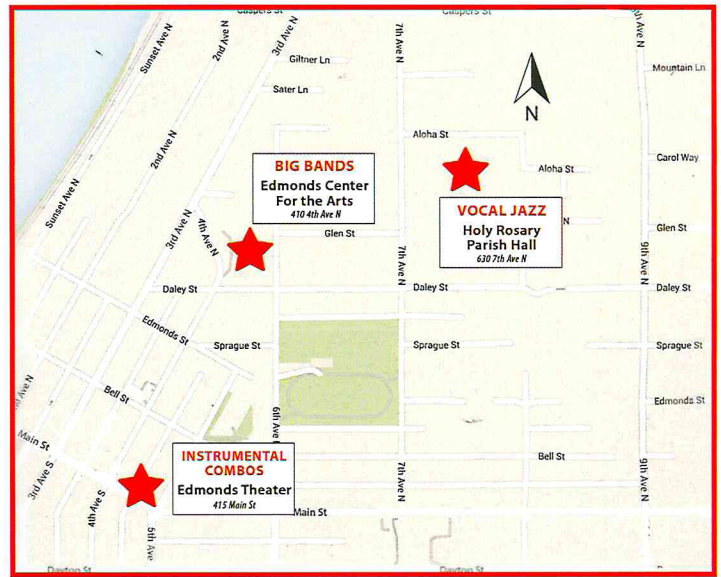

www.jazzconnection.org

edmonds JAZZ connection

The Edmonds Jazz Connection is a local festival, featuring a full day of great jazz from 20 of the best school music programs in the Northwest. It has been produced since 2001 by the Rotary Club of Edmonds Daybreakers, joined this year by the Foundation for the Edmonds School District.