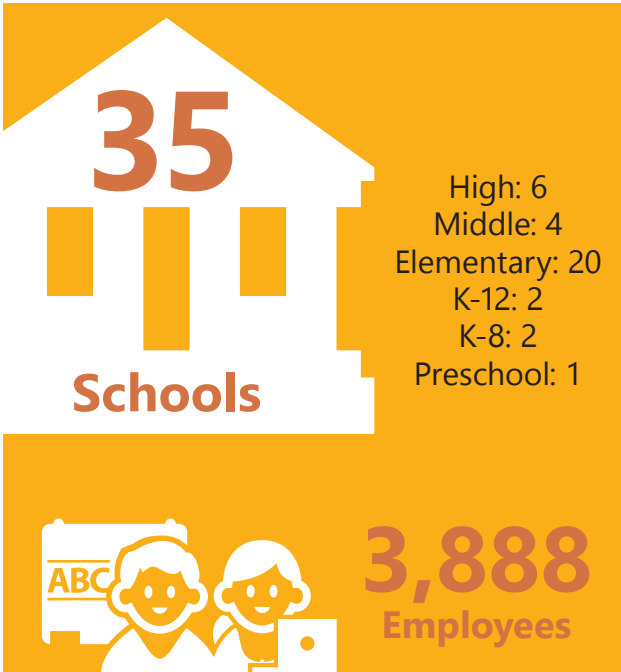

Edmonds
SCHOOL DISTRICT

Each student learning, every day!

20420 68th Ave. W., Lynnwood, WA 98036
425-431-7000
www.edmonds.wednet.edu

Edmonds
SCHOOL DISTRICT

Each student learning, every day!

AT-A-GLANCE

Each Student Learning, Every Day!