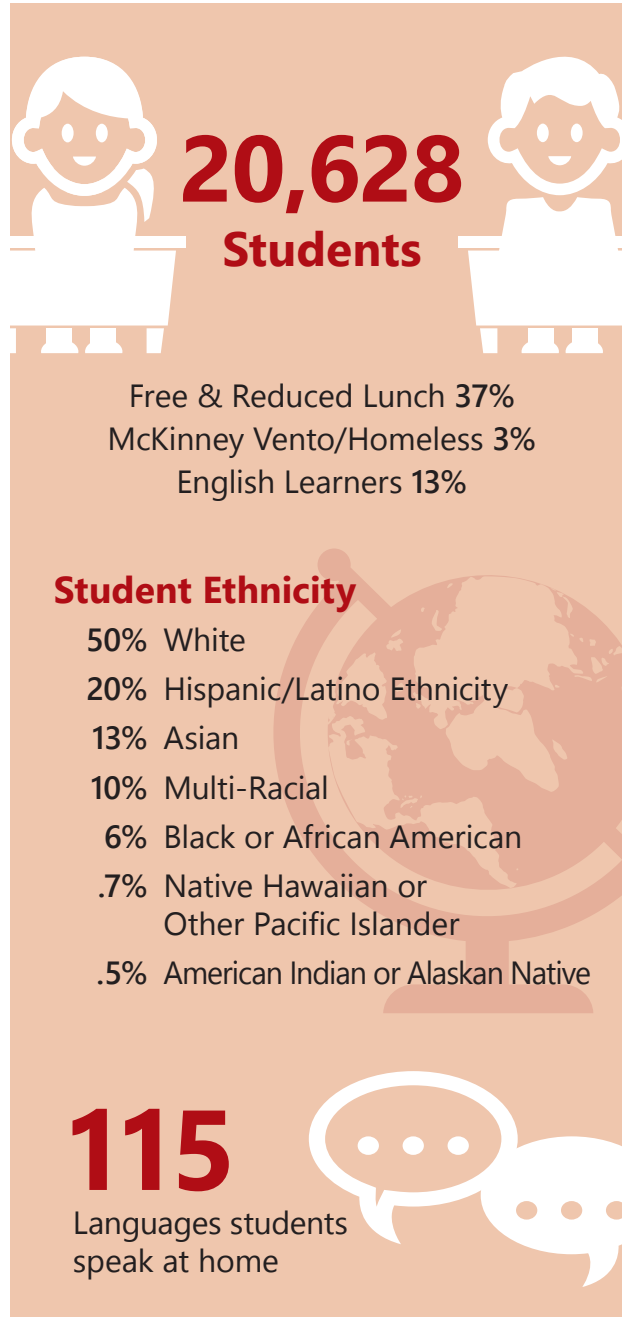

Edmonds
SCHOOL DISTRICT

Each student learning, every day!

20420 68th Ave. W., Lynnwood, WA 98036
425-431-7000
www.edmonds.wednet.edu

Edmonds
SCHOOL DISTRICT

Each student learning, every day!

AT-A-GLANCE

Each Student Learning, Every Day!