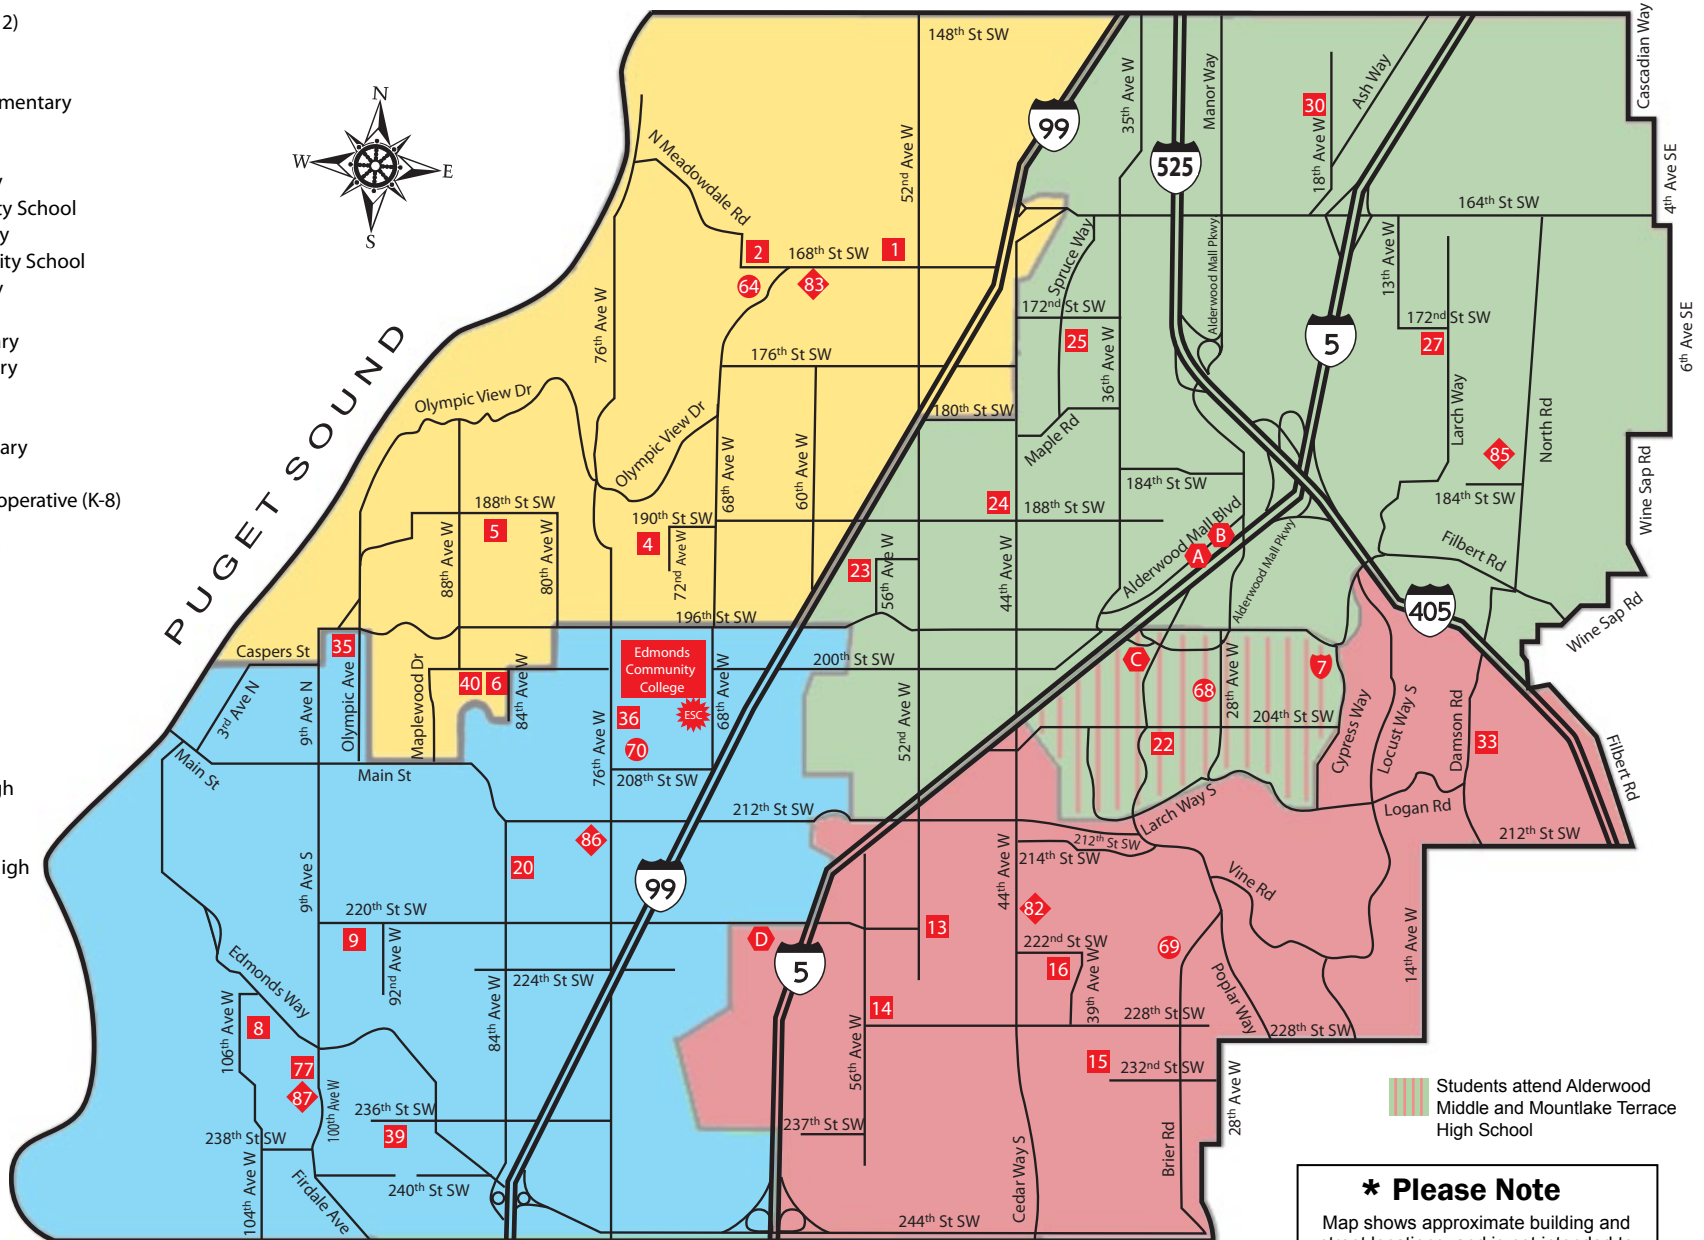

EDMONDS SCHOOL DISTRICT

Secondary Boundary Map*

Elementary Schools

- 1 – Beverly Elementary
- 2 – Meadowdale Elementary
- 4 – Lynndale Elementary
- 5 – Seaview Elementary
- 6 – Maplewood Center (K-12)
- 8 – Sherwood Elementary
- 9 – Westgate Elementary
- 13 – Mountlake Terrace Elementary
- 14 – Terrace Park School
- 15 – Brier Elementary
- 16 – Cedar Way Elementary
- 20 – Chase Lake Community School
- 22 – Hazelwood Elementary
- 23 – Cedar Valley Community School
- 24 – Lynnwood Elementary
- 25 – Spruce Elementary
- 27 – Martha Lake Elementary
- 30 – Oak Heights Elementary
- 33 – Hilltop Elementary
- 35 – Edmonds Elementary
- 36 – College Place Elementary
- 39 – Madrona School (K-8)
- 40 – Maplewood Parent Cooperative (K-8)
- 77 – Edmonds Homeschool Resource Center (K-12)

Middle Schools

- 64 – Meadowdale Middle
- 68 – Alderwood Middle
- 69 – Brier Terrace Middle
- 70 – College Place Middle

High Schools

- 82 – Mountlake Terrace High
- 83 – Meadowdale High
- 85 – Lynnwood High
- 86 – Edmonds-Woodway High
- 87 – Scriber Lake High

Early Childhood

- 7 – Alderwood Early Childhood Center

District Support Sites

- A – Transportation/ Bus Barn
- B – Maintenance Department
- C – Warehouse
- D – Melody Hill

Administration Center - Educational Services Center (ESC)

Students attend Alderwood Middle and Mountlake Terrace High School

* Please Note
Map shows approximate building and street locations, and is not intended to provide driving directions.