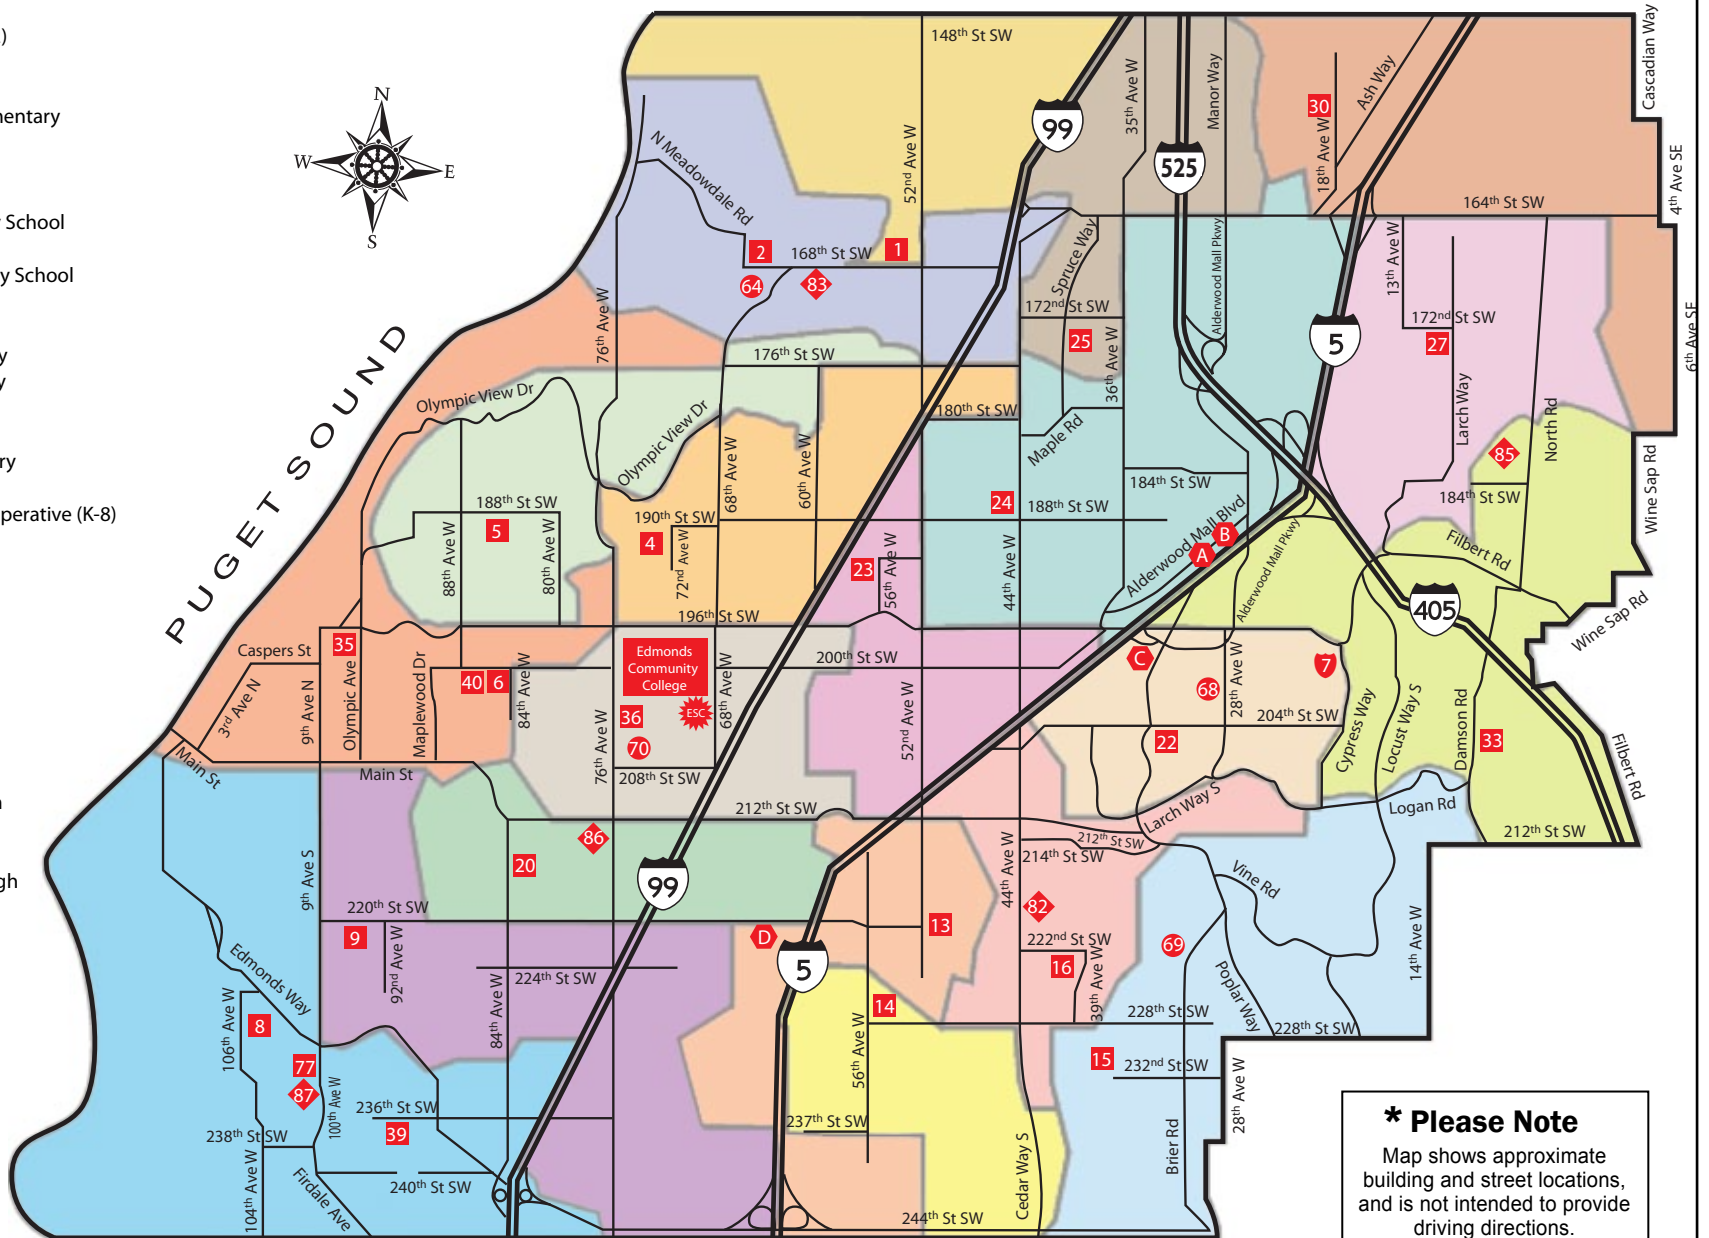

EDMONDS SCHOOL DISTRICT

Elementary Boundary Map 2009-2010*

Elementary Schools

- 1 – Beverly Elementary
- 2 – Meadowdale Elementary
- 4 – Lynndale Elementary
- 5 – Seaview Elementary
- 6 – Maplewood Center (K-12)
- 8 – Sherwood Elementary
- 9 – Westgate Elementary
- 13 – Mountlake Terrace Elementary
- 14 – Terrace Park School
- 15 – Brier Elementary
- 16 – Cedar Way Elementary
- 20 – Chase Lake Community School
- 22 – Hazelwood Elementary
- 23 – Cedar Valley Community School
- 24 – Lynnwood Elementary
- 25 – Spruce Elementary
- 27 – Martha Lake Elementary
- 30 – Oak Heights Elementary
- 33 – Hilltop Elementary
- 35 – Edmonds Elementary
- 36 – College Place Elementary
- 39 – Madrona School (K-8)
- 40 – Maplewood Parent Cooperative (K-8)
- 77 – Edmonds Homeschool Resource Center (K-12)

Middle Schools

- 64 – Meadowdale Middle
- 68 – Alderwood Middle
- 69 – Brier Terrace Middle
- 70 – College Place Middle

High Schools

- 82 – Mountlake Terrace High
- 83 – Meadowdale High
- 85 – Lynnwood High
- 86 – Edmonds-Woodway High
- 87 – Scriber Lake High

Early Childhood

- 7 – Alderwood Early Childhood Center

District Support Sites

- A – Transportation/ Bus Barn
- B – Maintenance Department
- C – Warehouse
- D – Melody Hill

Administration Center - Educational Services Center (ESC)